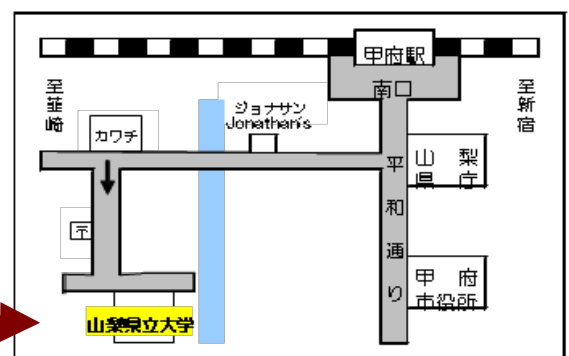

Address : 〒400-0035

Yamanashi Prefectural University

5-11-1 , Iida , Kofu , Yamanashi

Hagiwara office

FAX : 055-228-6819

Inquiry : Yamanashi Prefectural University Iida campus TEL:055-224-5261

■ Our classes are opened on May 12th, 2021 ■