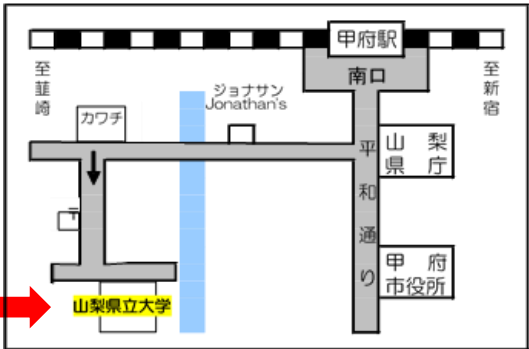

Inquiry: Yamanashi Prefectural University Iida campus TEL:055-224-5261

■ Our classes are opened on April 26th, 2019 ■

Please send this form to our university (Hagiwara office) by mail or FAX.

FORM (Learning Support Class)

Name		Age		School+grades	
TEL				Mother tongue